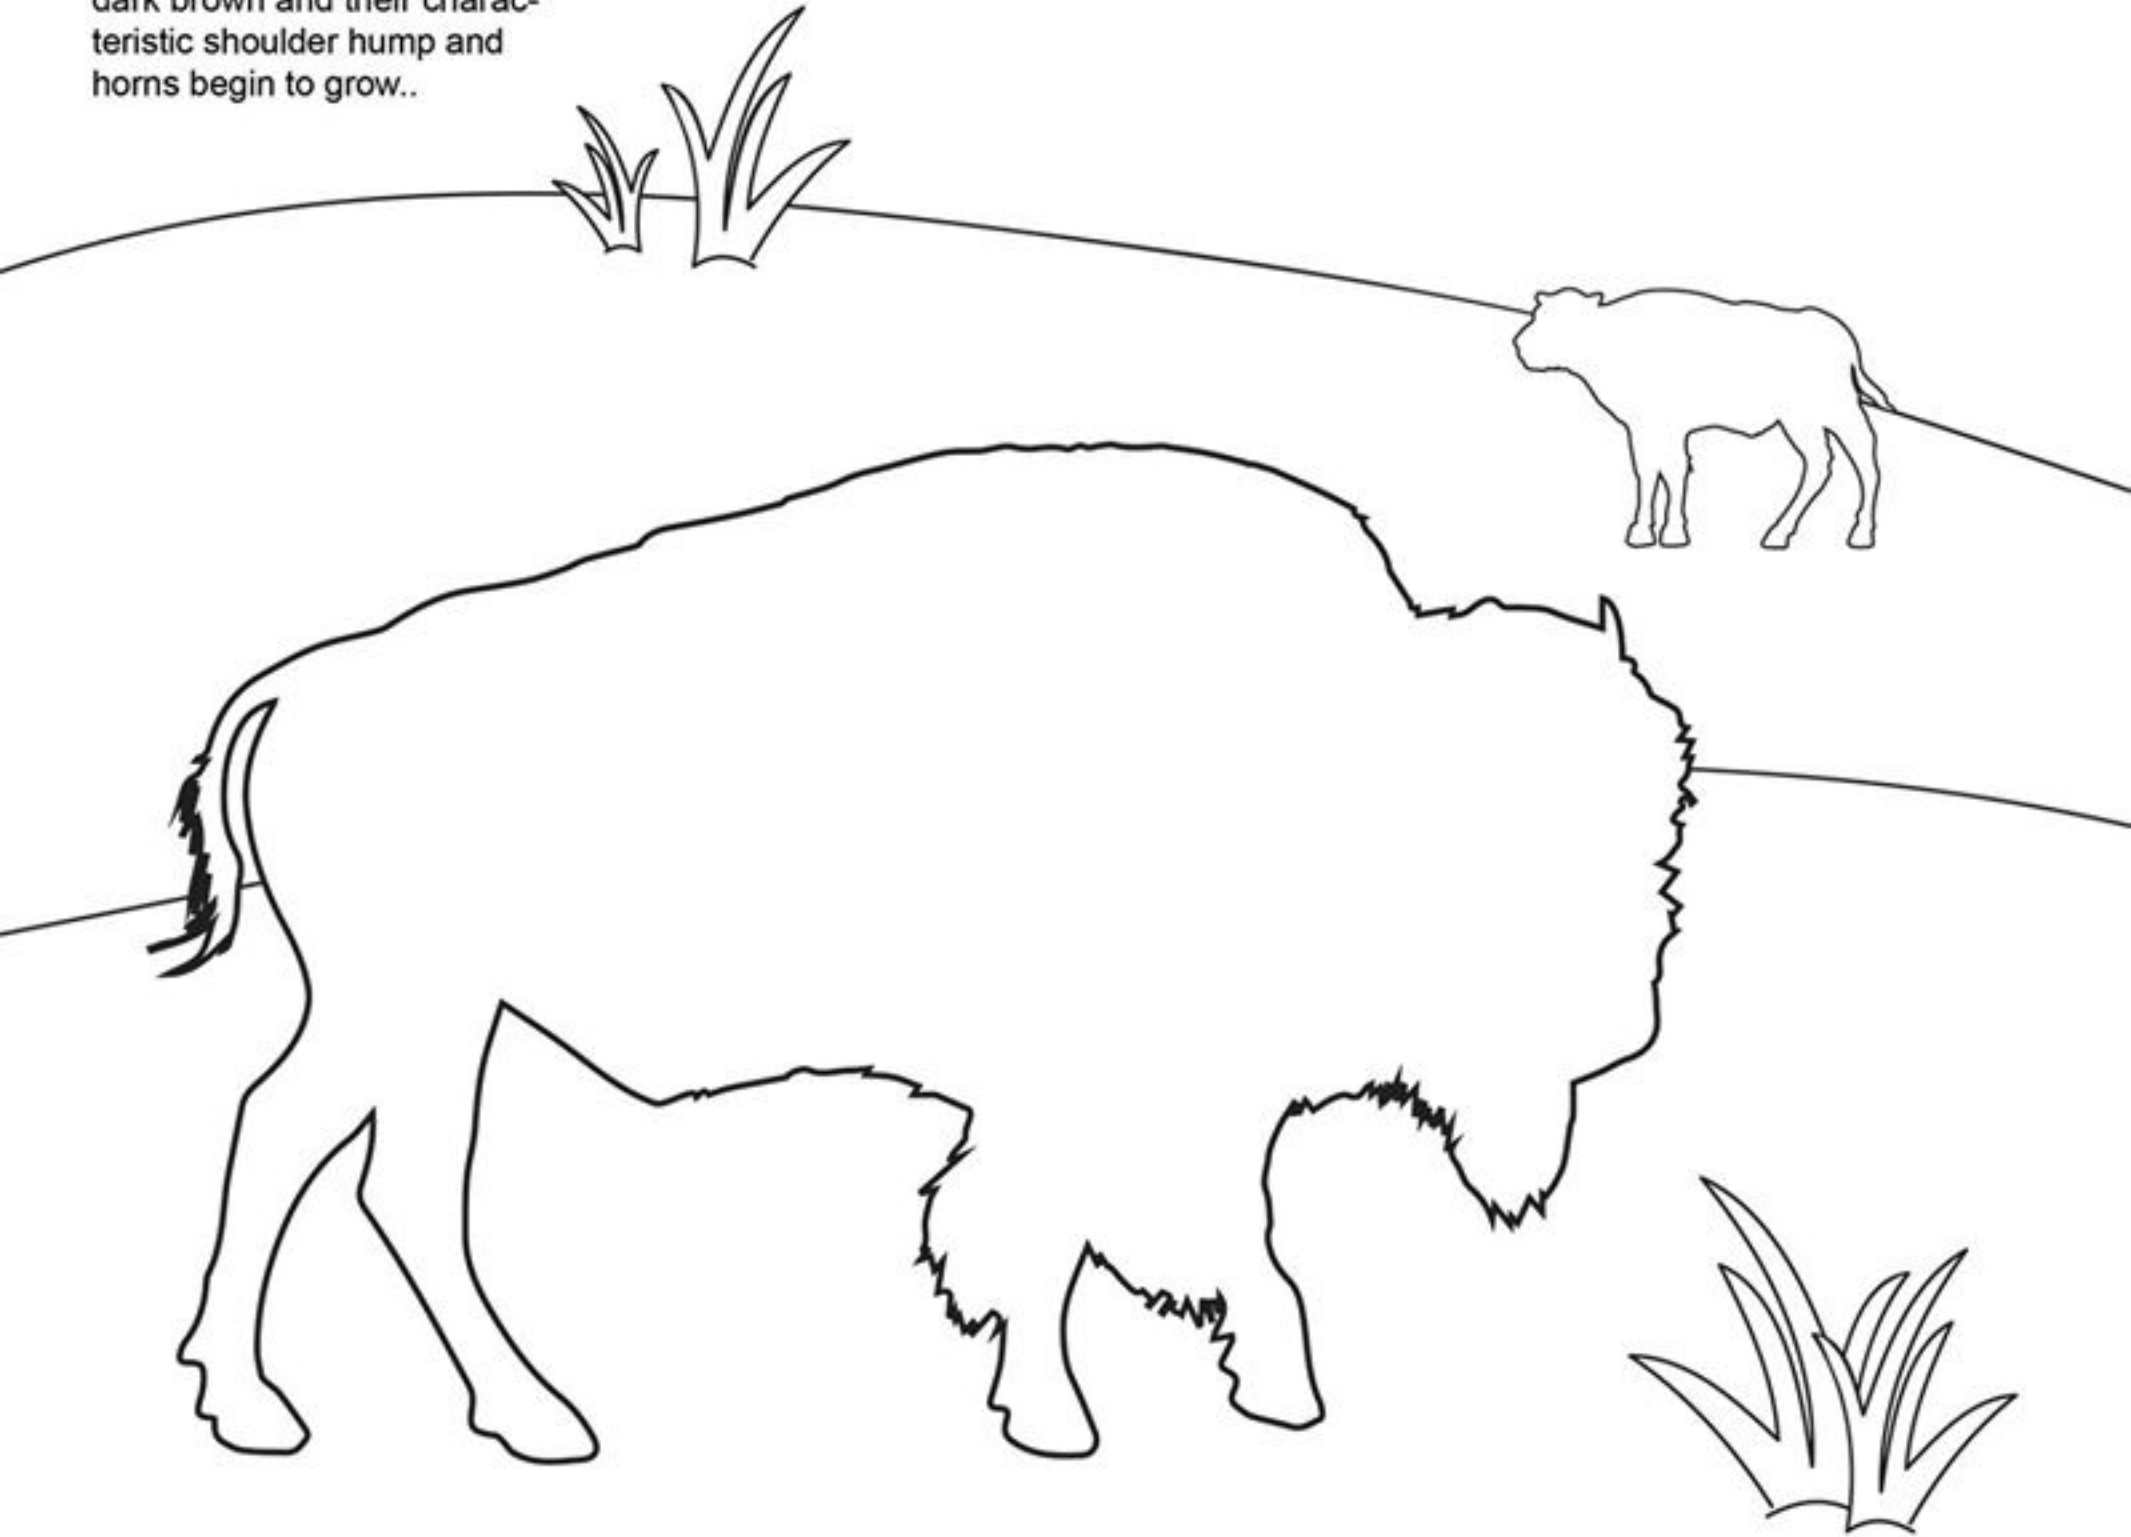

Did You Know?

Bison calves tend to be born from late March through May and are orange-red in color, earning them the nickname "red dogs." After a few months, their hair starts to change to dark brown and their characteristic shoulder hump and horns begin to grow..

Bison

Tallgrass Prairie National Preserve, Kansas

Height: Bison can reach a height of 4-5 feet.

Weight: Male bison (called bulls) weigh up to 2,000 pounds and stand 6 feet tall, while females (called cows) weigh up to 1,000 pounds.

Mood: You can judge a bison's mood by its tail. When it hangs down and switches naturally, the bison is usually calm. If the tail is standing straight up, watch out! It may be ready to charge.